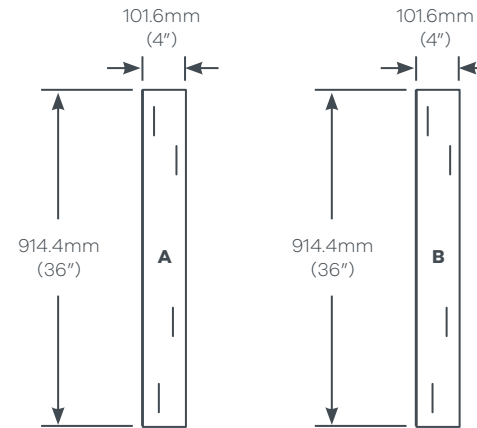

Product Installation Sheet
Spacia

Wishbone Plank

Wishbone Plank Laying Pattern

Ratio for installation

A = 50%

B = 50%